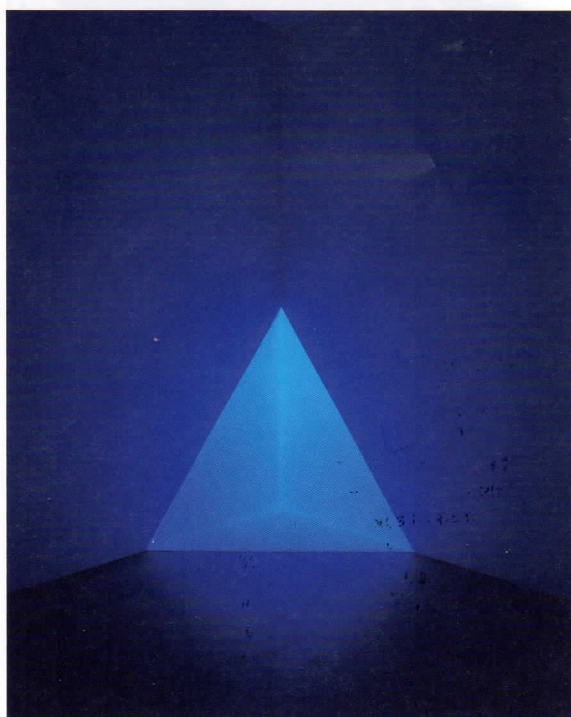

Gagosian : 'James Turrell: Gard Blue', November 2013 - January 2014

James Turrell: Gard Blue
Spencer Museum of Art
at the University of Kansas,
Lawrence

September 15, 2013–May 18, 2014
www.spencerart.ku.edu

The Spencer Museum of Art presents James Turrell's *Gard Blue* (1968), a pivotal work that represents the transformative period in Turrell's career when he shifted his focus from the physical object to the perception of light. The installation of *Gard Blue* is complemented by a group of the artist's holograms.

James Turrell, *Gard Blue*, 1968, projected light,
dimensions variable